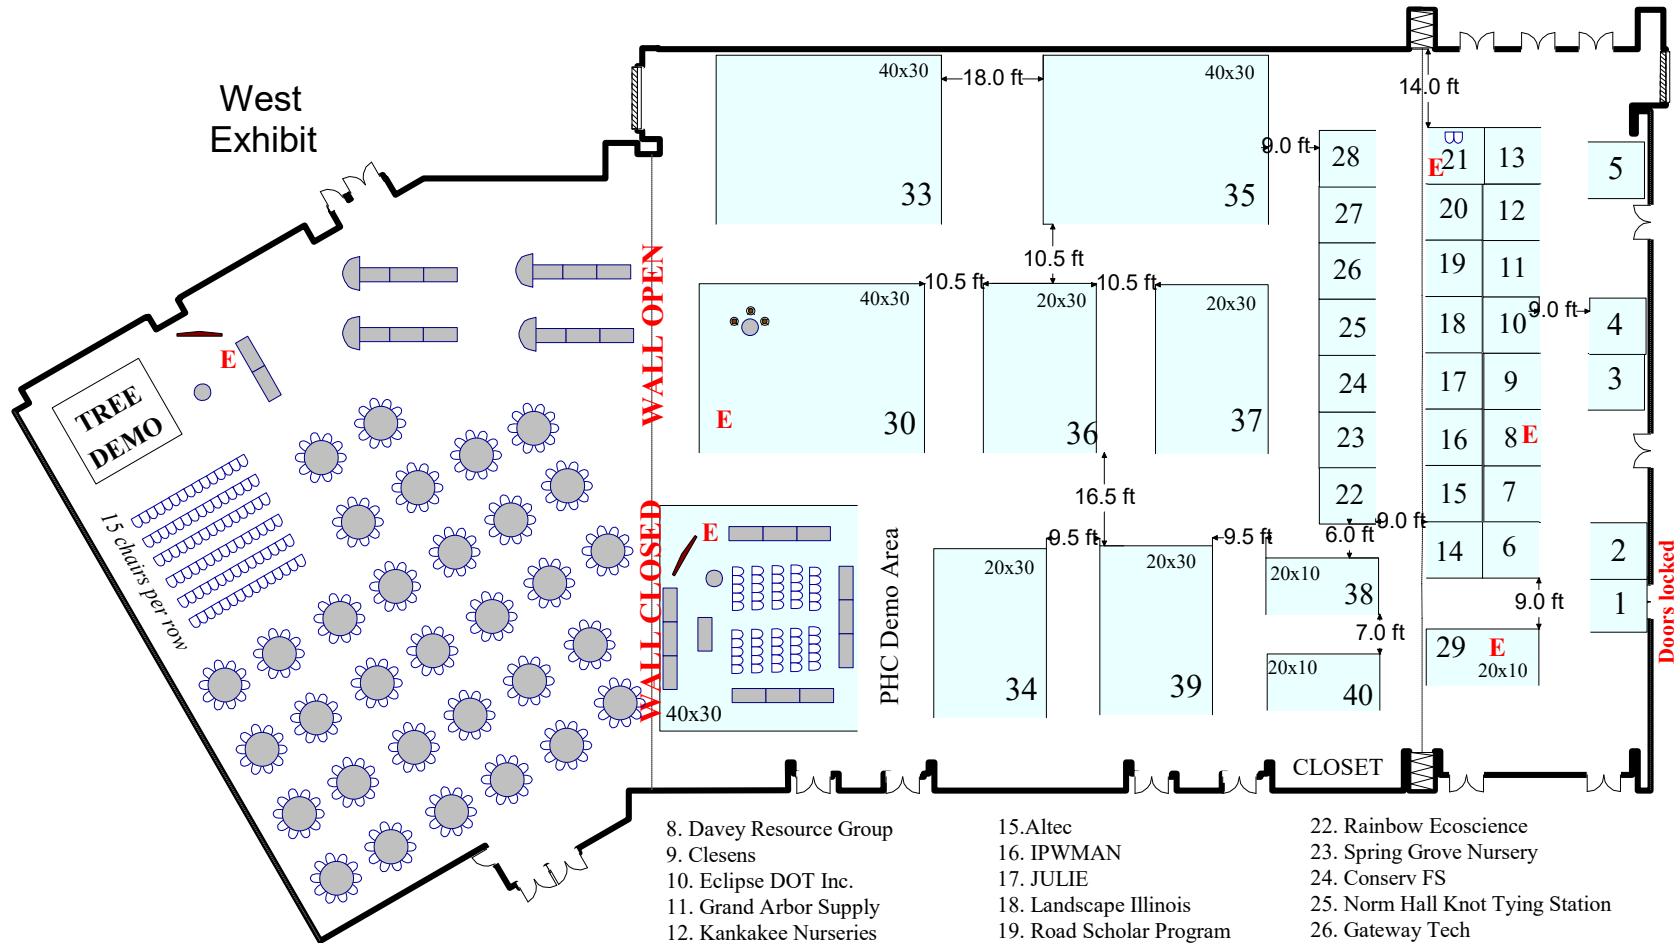

**Illinois Arborist Association
11.17.25
BEO#0038**

Booth size 10 x 10 unless otherwise noted

South Exhibit

South Pavilion Prefunction

- 1. Tree Fund
- 2. Illinois Arborist Association
- 3. Iron Wolf
- 4. Precision Organics
- 5. Arborjet Ecologel
- 6. Quest
- 7. The Morton Arboretum

- 15. Altec
- 16. IPWMAN
- 17. JULIE
- 18. Landscape Illinois
- 19. Road Scholar Program
- 20. Illinois Forest Health
- 21. INTREN, LLC

- 22. Rainbow Ecoscience
- 23. Spring Grove Nursery
- 24. Conserv FS
- 25. Norm Hall Knot Tying Station
- 26. Gateway Tech
- 27. Fields on Canton Farm
- 28. Goodmark Nurseries